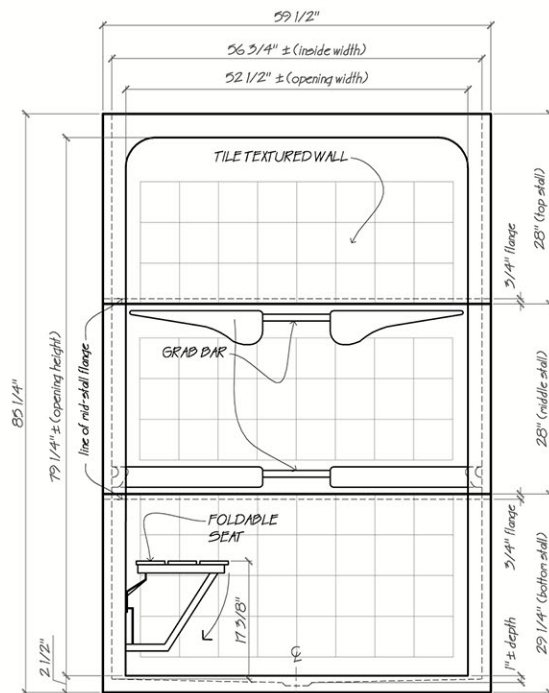

HC 6036

Handicap Shower Stall
Three Piece - Gelcoat

This three piece 60" x 36" low threshold shower stall is great for that renovation project. Wheel chair accessible and with two integral grab bars and an optional ramp.

Standard Features Include:

- Easy to clean glossy surface with low maintenance
- Two Integral grab bars
- Recessed flanges to accommodate most finish materials

Crafted of high gloss gelcoat and re-enforced with fiberglass, this is a design that is sure to please. All of our gelcoat products are built to strict specifications ensuring the highest quality for the best price. Say goodbye to silicone and leaky grout lines forever when you opt for a one piece shower stall or tub and wall with the Glass World name brand.

Glass World's products are manufactured and factory tested to meet the highest standards of quality, craftsmanship and performance. The gelcoat finish and hydro massage systems are all warranted for a period of one year.

Approved for Canada and the United States. All products are approved and certified to CSA Standards by Warnock Hearsy. Tested to CSA B45.0 & CSA B45.5.

FRONT VIEW