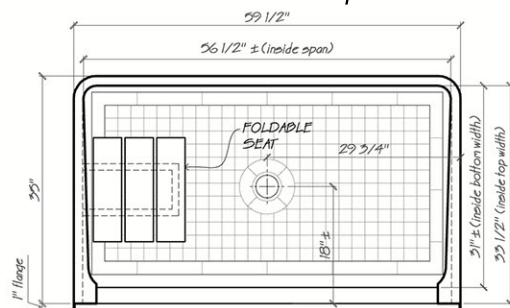

Foldable seat is optional.

BOTTOM STALL