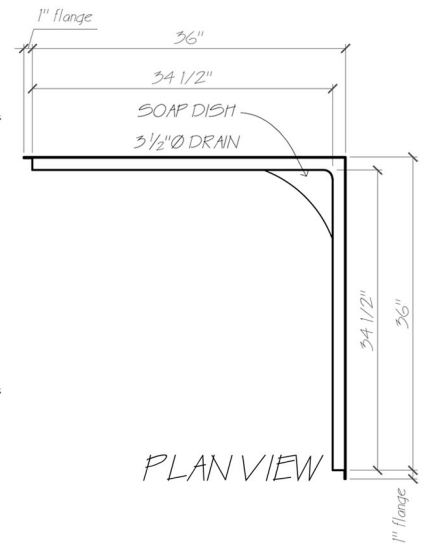

KDNA36

36" x 36"

3' - Two Piece Gelcoat Neo Angle

The 36" Neo Angle is perfect for your renovation. This shower stall has a smooth wall and a convenient higher shelf for shampoos and soaps. With a space saving design it is great for fitting in smaller bathrooms. Ask us about a Glass World shower door, sold separately.

Standard Features Include:

- Naturally non-skid floor
- Easy to clean glossy surface with low maintenance
- Built in shelf
- No tile or grout lines to maintain
- Recessed flanges to accommodate most finish materials

Crafted of high gloss gelcoat and re-enforced with fibreglass, this is a design that is sure to please. All of our gelcoat products are built to strict specifications ensuring the highest quality for the best price. Say goodbye to silicone and leaky grout lines forever when you opt for a one piece shower stall or tub and wall with the Glass World name brand.

Glass World's products are manufactured and factory tested to meet the highest standards of quality, craftsmanship and performance. The gelcoat finish and hydro massage systems are all warranted for a period of one year.

Approved for Canada and the United States. All products are approved and certified to CSA Standards by Warnock Hearsy. Tested to CSA B45.0 & CSA B45.5.

PLAN VIEW