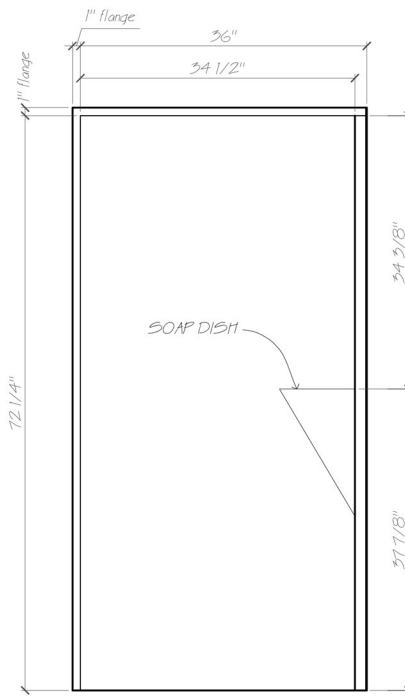

KDNA36

36" x 36"

3' - Two Piece Gelcoat Neo Angle

The 36" Neo Angle is perfect for your renovation. This shower stall has a smooth wall and a convenient higher shelf for shampoos and soaps. With a space saving design it is great for fitting in smaller bathrooms. Ask us about a Glass World shower door, sold separately.

Standard Features Include:

- Naturally non-skid floor
- Easy to clean glossy surface with low maintenance
- Built in shelf
- No tile or grout lines to maintain
- Recessed flanges to accommodate most finish materials

Crafted of high gloss gelcoat and re-enforced with fibreglass, this is a design that is sure to please. All of our gelcoat products are built to strict specifications ensuring the highest quality for the best price. Say goodbye to silicone and leaky grout lines forever when you opt for a one piece shower stall or tub and wall with the Glass World name brand.

Glass World's products are manufactured and factory tested to meet the highest standards of quality, craftsmanship and performance. The gelcoat finish and hydro massage systems are all warranted for a period of one year.

Approved for Canada and the United States. All products are approved and certified to CSA Standards by Warnock Hearsy. Tested to CSA B45.0 & CSA B45.5.

LEFT END VIEW