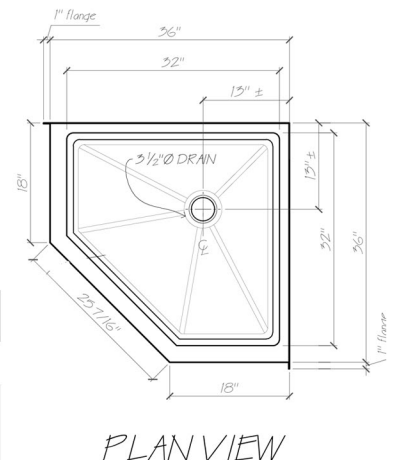

KDNA36

36" x 36"

3' - Two Piece Gelcoat Neo Angle

The 36" Neo Angle is perfect for your renovation. This shower stall has a smooth wall and a convenient higher shelf for shampoos and soaps. With a space saving design it is great for fitting in smaller bathrooms. Ask us about a Glass World shower door, sold separately.

Standard Features Include:

- Naturally non-skid floor
- Easy to clean glossy surface with low maintenance
- Built in shelf
- No tile or grout lines to maintain
- Recessed flanges to accommodate most finish materials

Crafted of high gloss gelcoat and re-enforced with fibreglass, this is a design that is sure to please. All of our gelcoat products are built to strict specifications ensuring the highest quality for the best price. Say goodbye to silicone and leaky grout lines forever when you opt for a one piece shower stall or tub and wall with the Glass World name brand.

Glass World's products are manufactured and factory tested to meet the highest standards of quality, craftsmanship and performance. The gelcoat finish and hydro massage systems are all warranted for a period of one year.

Approved for Canada and the United States. All products are approved and certified to CSA Standards by Warnock Hearsy. Tested to CSA B45.0 & CSA B45.5.

PLAN VIEW