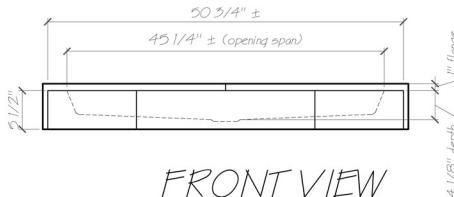

KDNA36

36" x 36"

3' - Two Piece Gelcoat Neo Angle

The 36" Neo Angle is perfect for your renovation. This shower stall has a smooth wall and a convenient higher shelf for shampoos and soaps. With a space saving design it is great for fitting in smaller bathrooms. Ask us about a Glass World shower door, sold separately.

Standard Features Include:

- Naturally non-skid floor
- Easy to clean glossy surface with low maintenance
- Built in shelf
- No tile or grout lines to maintain
- Recessed flanges to accommodate most finish materials

Crafted of high gloss gelcoat and re-enforced with fibreglass, this is a design that is sure to please. All of our gelcoat products are built to strict specifications ensuring the highest quality for the best price. Say goodbye to silicone and leaky grout lines forever when you opt for a one piece shower stall or tub and wall with the Glass World name brand.

Glass World's products are manufactured and factory tested to meet the highest standards of quality, craftsmanship and performance. The gelcoat finish and hydro massage systems are all warranted for a period of one year.

Approved for Canada and the United States. All products are approved and certified to CSA Standards by Warnock Hearsy. Tested to CSA B45.0 & CSA B45.5.

FRONT VIEW