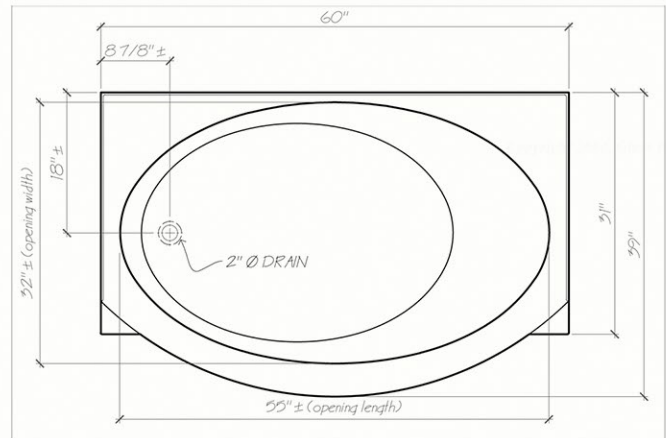

Abby

5' (60" x 39")

Acrylic soaker with bowed front.

This bath tub has been designed with the end user in mind. The design speaks for itself, beautiful curved lines, sure to add appeal to any bathing environment. Extra deep with lumbar support, add a whirlpool system and create your own spa.

Standard Features Include:

- Recessed Tile Flange to accommodate most finishing materials
- Easy to clean chip resistant surface.
- Non skid floor
- Fits most standard bathtub installations
- Large bathing well in a smaller space
- Available in a left or right hand drain

Glass World's Classic Collections are manufactured from tough durable cast acrylic sheet, offering care free maintenance and a lifetime of pampered bathing. This smooth glossy finish is aesthetically appealing and is available in a wide array of high fashion decorator colours. Acrylic is naturally a non-slip surface. All of our tubs are designed to offer the basis for a luxurious and affordable bathing environment. The quality of our product is absolutely guaranteed.

Glass World's products are manufactured and factory tested to meet the highest standards of quality, craftsmanship and performance. The acrylic shell and hydro massage systems have warranty coverage for a period of one year.

Approved for Canada and the United States. All products are approved and certified to CSA standards by Warnock Hearsy. Tested to CSA B45.0 & CSAB45.5.

PLAN VIEW