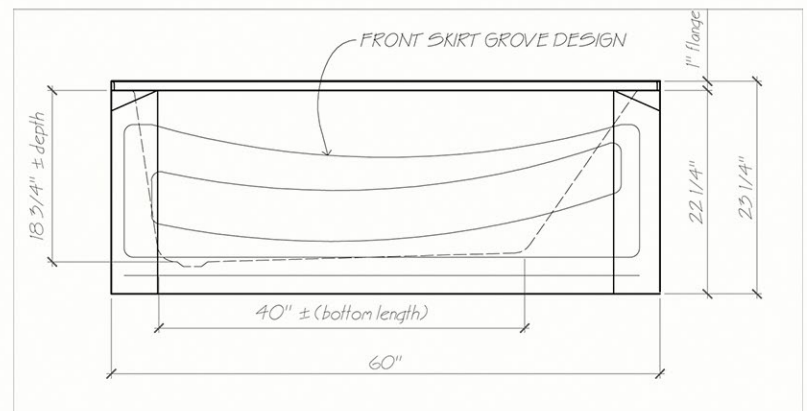

PLAN VIEW

FRONT VIEW