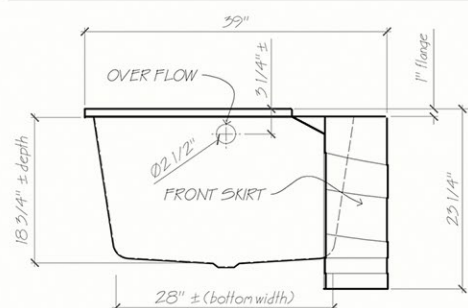

FRONT VIEW

END VIEW