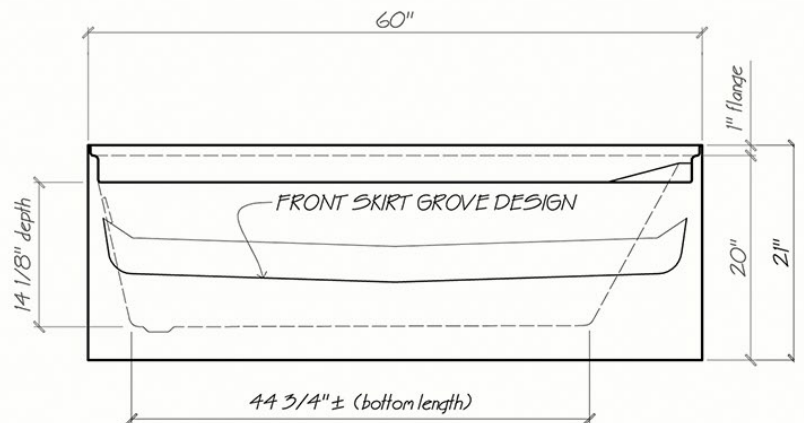

PLAN VIEW

FRONT VIEW