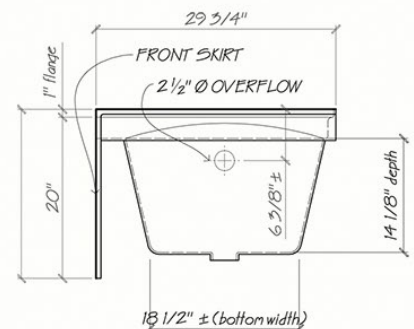

Bridgeport

5' (60" x 29 3/4")

Acrylic soaker with integral skirt and double tiling flange.

This 5' tub is great as a soaker tub. The Bridgeport is also perfect for renovations as it is designed to replace that old steel tub. Complete with integral skirt, tiling flange and raised head rest.

Operating Level:

22 Imp. gal

99 Liters

26 U.S. gal

Standard Features Include:

- Recessed Tile Flange to accommodate most finishing materials
- Seamless design to eliminate mildew or germs
- Easy to clean chip resistant surface.
- Non skid floor
- Fits most standard bathtub installations
- Available in a left or right hand drain

Glass World's Classic Collections are manufactured from tough durable cast acrylic sheet, offering care free maintenance and a lifetime of pampered bathing. This smooth glossy finish is aesthetically appealing and is available in a wide array of high fashion decorator colours. Acrylic is naturally a non-slip surface. All of our tubs are designed to offer the basis for a luxurious and affordable bathing environment. The quality of our product is absolutely guaranteed.

Glass World's products are manufactured and factory tested to meet the highest standards of quality, craftsmanship and performance. The acrylic shell and hydro massage systems have warranty coverage for a period of one year.

Approved for Canada and the United States. All products are approved and certified to CSA standards by Warnock Hearsy. Tested to CSA B45.0 & CSAB45.5.

END VIEW