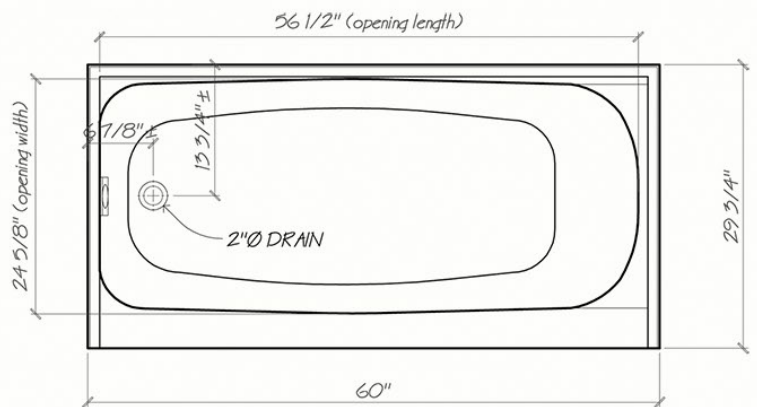

This 5' tub is great as a soaker tub. The Bridgeport is also perfect for renovations as it is designed to replace that old steel tub. Complete with integral skirt, tiling flange and raised head rest.

Operating Level:

22 Imp. gal

99 Liters

26 U.S. gal

Standard Features Include:

- Recessed Tile Flange to accommodate most finishing materials
- Seamless design to eliminate mildew or germs
- Easy to clean chip resistant surface.
- Non skid floor
- Fits most standard bathtub installations
- Available in a left or right hand drain

Glass World's Classic Collections are manufactured from tough durable cast acrylic sheet, offering care free maintenance and a lifetime of pampered bathing. This smooth glossy finish is aesthetically appealing and is available in a wide array of high fashion decorator colours. Acrylic is naturally a non-slip surface. All of our tubs are designed to offer the basis for a luxurious and affordable bathing environment. The quality of our product is absolutely guaranteed.

Glass World's products are manufactured and factory tested to meet the highest standards of quality, craftsmanship and performance. The acrylic shell and hydro massage systems have warranty coverage for a period of one year.

Approved for Canada and the United States. All products are approved and certified to CSA standards by Warnock Hearsy. Tested to CSA B45.0 & CSAB45.5.

PLAN VIEW