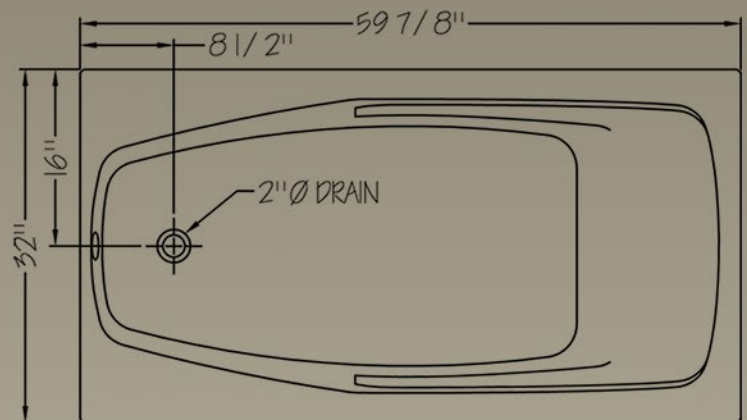

Fairmont

5' (59 7/8" x 32")

Drop in Tub

The Fairmont is a 60" x 32" drop in tub with integral arm rests and lumbar support. This tub is a staple in our builder series drop in. For the smaller ensuite, this tub will be the perfect fit. Extra deep with a sloping back, this tub is comfortable to soak away the stress of a long day.

Operating Level:

27 Imp. Gal.

152 Litre

33 U.S. Gal.

Standard Features Include:

- Easy to clean chip resistant surface.
- Naturally non skid floor
- Simple drop in installation
- Integral arm rests
- Sloping lumbar support

Glass World's Classic Collections are manufactured from tough durable cast acrylic sheet, offering care free maintenance and a lifetime of pampered bathing. This smooth glossy finish is aesthetically appealing and is available in a wide array of high fashion decorator colours. Acrylic is naturally a non-slip surface. All of our tubs are designed to offer the basis for a luxurious and affordable bathing environment. The quality of our product is absolutely guaranteed.

Glass World's products are manufactured and factory tested to meet the highest standards of quality, craftsmanship and performance. The acrylic shell and hydro massage systems have warranty coverage for a period of one year.

Approved for Canada and the United States. All products are approved and certified to CSA standards by Warnock Hearsy. Tested to CSA B45.0 & CSAB45.5.

PLAN VIEW