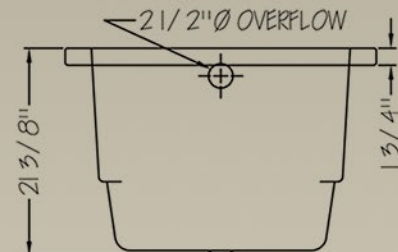

FRONT ELEVATION

END ELEVATION