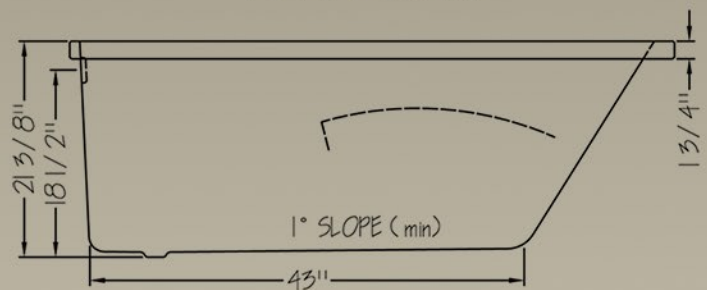

PLAN VIEW

FRONT ELEVATION