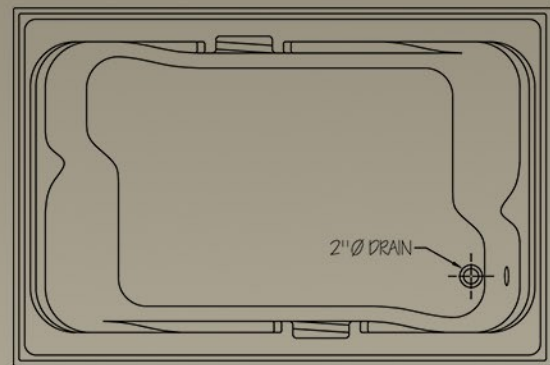

Harrison

6' (71 3/4" x 47 7/8")

Acrylic Double Tub

This luxuriously deep soaker is contoured for two with comfort. With lumbar back support, raised headrest, armrests and integral grab bars make this tub incredibly relaxing without the hassle of a hot tub.

Operating level:

66 Imp. Gal.

226 Litre

79 U.S Gal.

Standard Features Include:

- Recessed Tile Flange to accommodate most finishing materials
- Easy to clean chip resistant surface.
- Non skid floor
- Available in a left or right hand drain

Glass World's Classic Collections are manufactured from tough durable cast acrylic sheet, offering care free maintenance and a lifetime of pampered bathing. This smooth glossy finish is aesthetically appealing and is available in a wide array of high fashion decorator colours. Acrylic is naturally a non-slip surface. All of our tubs are designed to offer the basis for a luxurious and affordable bathing environment. The quality of our product is absolutely guaranteed.

Glass World's products are manufactured and factory tested to meet the highest standards of quality, craftsmanship and performance. The acrylic shell and hydro massage systems have warranty coverage for a period of one year.

Approved for Canada and the United States. All products are approved and certified to CSA standards by Warnock Hearsy. Tested to CSA B45.0 & CSAB45.5.

PLAN VIEW