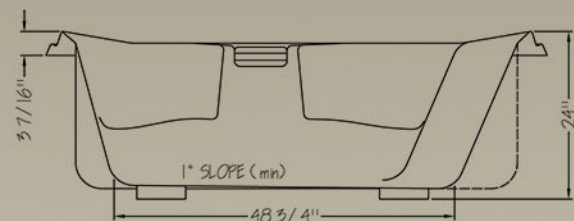

PLAN VIEW

FRONT SECTION