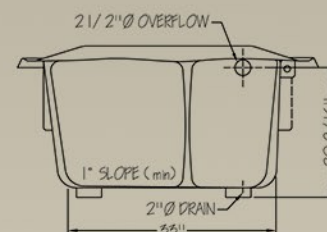

END SECTION