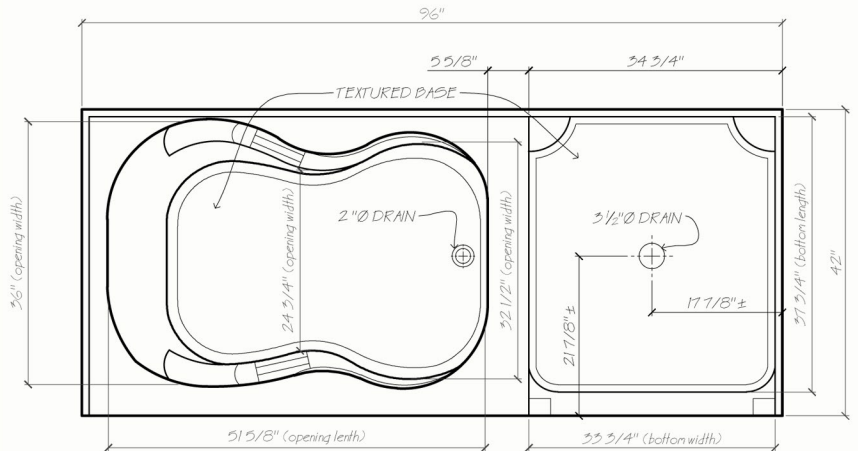

8' - Combination Unit

The Paliser is the ultimate combination unit to replace a separate tub and shower unit. This tub is contoured for comfort with sculpted arm rests, lumbar back support, acrylic grab bars and fixed apron. This unique design will add style and convenience to your bathroom.

Operating Level:

58 Imp. Gal.

264 Litre

70 U.S. Gal.

Standard Features Include:

- Easy to clean chip resistant surface
- Naturally non-skid floor
- Seamless design to eliminate mildew and germs
- Built in tiling flange and clear integral grab bars
- Available in white acrylic only

Glass World's Classic Collections are manufactured from tough durable cast acrylic sheet, offering care free maintenance and a lifetime of pampered bathing. This smooth glossy finish is aesthetically appealing and is available in a wide array of high fashion decorator colours. Acrylic is naturally a non-slip surface. All of our tubs are designed to offer the basis for a luxurious and affordable bathing environment. The quality of our product is absolutely guaranteed.

Glass World's products are manufactured and factory tested to meet the highest standards of quality, craftsmanship and performance. The acrylic shell and hydro massage systems have warranty coverage for a period of one year.

Approved for Canada and the United States. All products are approved and certified to CSA standards by Warnock Hearsy. Tested to CSA B45.0 & CSAB45.5.

PLAN VIEW