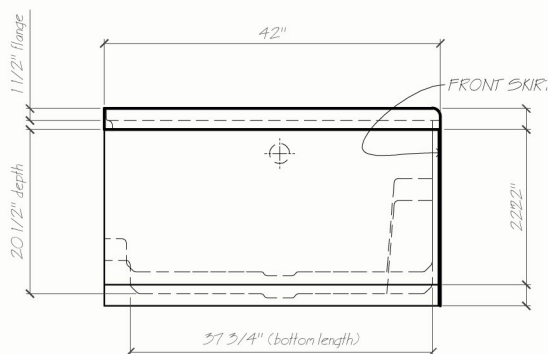

Paliser

96" x 42"

8' - Combination Unit

The Paliser is the ultimate combination unit to replace a separate tub and shower unit. This tub is contoured for comfort with sculpted arm rests, lumbar back support, acrylic grab bars and fixed apron. This unique design will add style and convenience to your bathroom.

Operating Level:

58 Imp. Gal.

264 Litre

70 U.S. Gal.

Standard Features Include:

- Easy to clean chip resistant surface
- Naturally non-skid floor
- Seamless design to eliminate mildew and germs
- Built in tiling flange and clear integral grab bars
- Available in white acrylic only

Glass World's Classic Collections are manufactured from tough durable cast acrylic sheet, offering care free maintenance and a lifetime of pampered bathing. This smooth glossy finish is aesthetically appealing and is available in a wide array of high fashion decorator colours. Acrylic is naturally a non-slip surface. All of our tubs are designed to offer the basis for a luxurious and affordable bathing environment. The quality of our product is absolutely guaranteed.

Glass World's products are manufactured and factory tested to meet the highest standards of quality, craftsmanship and performance. The acrylic shell and hydro massage systems have warranty coverage for a period of one year.

Approved for Canada and the United States. All products are approved and certified to CSA standards by Warnock Hearsy. Tested to CSA B45.0 & CSAB45.5.

SIDE VIEW