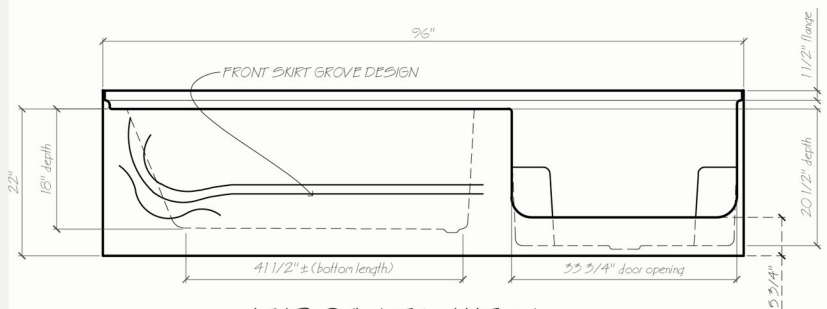

Paliser

96" x 42"

8' - Combination Unit

The Paliser is the ultimate combination unit to replace a separate tub and shower unit. This tub is contoured for comfort with sculpted arm rests, lumbar back support, acrylic grab bars and fixed apron. This unique design will add style and convenience to your bathroom.

Operating Level:

58 Imp. Gal.

264 Litre

70 U.S. Gal.

Standard Features Include:

- Easy to clean chip resistant surface
- Naturally non-skid floor
- Seamless design to eliminate mildew and germs
- Built in tiling flange and clear integral grab bars
- Available in white acrylic only

Glass World's Classic Collections are manufactured from tough durable cast acrylic sheet, offering care free maintenance and a lifetime of pampered bathing. This smooth glossy finish is aesthetically appealing and is available in a wide array of high fashion decorator colours. Acrylic is naturally a non-slip surface. All of our tubs are designed to offer the basis for a luxurious and affordable bathing environment. The quality of our product is absolutely guaranteed.

Glass World's products are manufactured and factory tested to meet the highest standards of quality, craftsmanship and performance. The acrylic shell and hydro massage systems have warranty coverage for a period of one year.

Approved for Canada and the United States. All products are approved and certified to CSA standards by Warnock Hearsy. Tested to CSA B45.0 & CSAB45.5.

FRONT VIEW