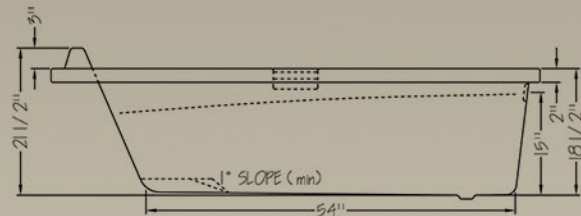

PLAN VIEW

FRONT ELEVATION