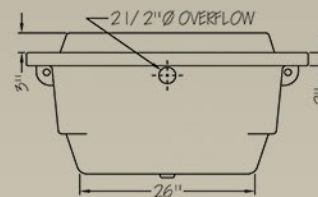

Approved for Canada and the United States. All products are approved and certified to CSA standards by Warnock Hearsy. Tested to CSA B45.0 & CSAB45.5.

PLAN VIEW

FRONT ELEVATION

END ELEVATION