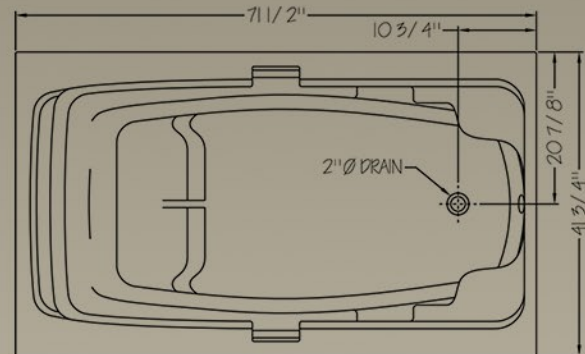

Princeton

6' (71 1/4" x 41 5/8")-
Acrylic Drop in Tub

The Princeton is spaciouly designed with comfort in mind. This tub has integral grab bars, head rest, lumbar support and raised seat... everything you could want in a bath tub and more!

Operating Level:

37 Imp. Gal.
171 Litre
45 U.S. Gal.

Standard Features Include:

- Easy to clean chip resistant surface.
- Naturally non skid surface
- Integral lumbar support
- Integral grab bars
- Large Bathing Well
- Raised seat
- Sculpted armrests

Glass World's Classic Collections are manufactured from tough durable cast acrylic sheet, offering care free maintenance and a lifetime of pampered bathing. This smooth glossy finish is aesthetically appealing and is available in a wide array of high fashion decorator colours. Acrylic is naturally a non-slip surface. All of our tubs are designed to offer the basis for a luxurious and affordable bathing environment. The quality of our product is absolutely guaranteed.

Glass World's products are manufactured and factory tested to meet the highest standards of quality, craftsmanship and performance. The acrylic shell and hydro massage systems have warranty coverage for a period of one year.

Approved for Canada and the United States. All products are approved and certified to CSA standards by Warnock Hearsy. Tested to CSA B45.0 & CSAB45.5.

PLAN VIEW