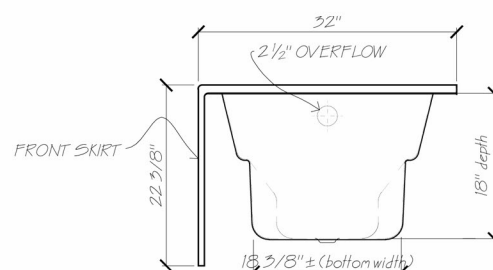

Sechelt

5' (59 7/8" x 32")

Acrylic Skirted Tub

This is the heart of the Builder Series. Stylish and deep, this tub offers integral skirt, tiling flange, lumbar support and integral armrests. A timeless upgrade from a standard steel tub that is sure to add appeal to any bathroom. This tub is available in all popular designer colours with 4, 6 or 8 jet whirlpool systems and therapeutic hydro massage. In the main bathroom add a light kit and with the press of a button an instant night light for the kids.

END VIEW