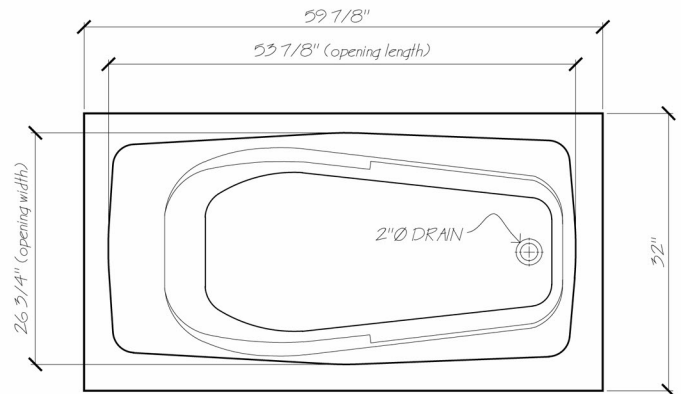

Sechelt

5' (59 7/8" x 32")

Acrylic Skirted Tub

This is the heart of the Builder Series. Stylish and deep, this tub offers integral skirt, tiling flange, lumbar support and integral armrests. A timeless upgrade from a standard steel tub that is sure to add appeal to any bathroom. This tub is available in all popular designer colours with 4, 6 or 8 jet whirlpool systems and therapeutic hydro massage. In the main bathroom add a light kit and with the press of a button an instant night light for the kids.

Operating level:

27 Imp. Gal.

125 Litre

33 U.S. Gal.

Standard Features Include:

- Recessed tile flange to accommodate most finishing materials
- Easy to clean chip resistant surface.
- Naturally non skid floor
- Available in left and right hand drain
- Available with or without removable panel for hassle free access to the plumbing and or whirlpool jetting system.

Glass World's Classic Collections are manufactured from tough durable cast acrylic sheet, offering care free maintenance and a lifetime of pampered bathing. This smooth glossy finish is aesthetically appealing and is available in a wide array of high fashion decorator colours. Acrylic is naturally a non-slip surface. All of our tubs are designed to offer the basis for a luxurious and affordable bathing environment. The quality of our product is absolutely guaranteed.

Glass World's products are manufactured and factory tested to meet the highest standards of quality, craftsmanship and performance. The acrylic shell and hydro massage systems have warranty coverage for a period of one year.

Approved for Canada and the United States. All products are approved and certified to CSA standards by Warnock Hearsy. Tested to CSA B45.0 & CSAB45.5.

PLAN VIEW