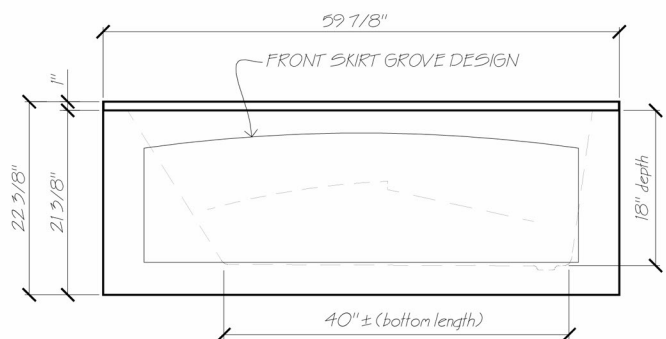

Sechelt

5' (59 7/8" x 32")

Acrylic Skirted Tub

This is the heart of the Builder Series. Stylish and deep, this tub offers integral skirt, tiling flange, lumbar support and integral armrests. A timeless upgrade from a standard steel tub that is sure to add appeal to any bathroom. This tub is available in all popular designer colours with 4, 6 or 8 jet whirlpool systems and therapeutic hydro massage. In the main bathroom add a light kit and with the press of a button an instant night light for the kids.

Operating level:

27 Imp. Gal.

125 Litre

33 U.S. Gal.

Standard Features Include:

- Recessed tile flange to accommodate most finishing materials
- Easy to clean chip resistant surface.
- Naturally non skid floor
- Available in left and right hand drain
- Available with or without removable panel for hassle free access to the plumbing and or whirlpool jetting system.

Glass World's Classic Collections are manufactured from tough durable cast acrylic sheet, offering care free maintenance and a lifetime of pampered bathing. This smooth glossy finish is aesthetically appealing and is available in a wide array of high fashion decorator colours. Acrylic is naturally a non-slip surface. All of our tubs are designed to offer the basis for a luxurious and affordable bathing environment. The quality of our product is absolutely guaranteed.

Glass World's products are manufactured and factory tested to meet the highest standards of quality, craftsmanship and performance. The acrylic shell and hydro massage systems have warranty coverage for a period of one year.

Approved for Canada and the United States. All products are approved and certified to CSA standards by Warnock Hearsy. Tested to CSA B45.0 & CSAB45.5.

FRONT VIEW