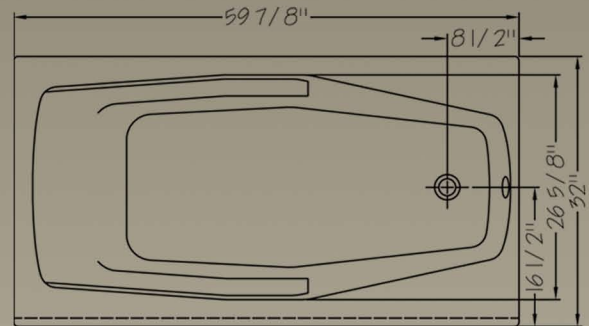

This tub is available in all popular designer colours with 4, 6 or 8 jet whirlpool systems and therapeutic hydro massage. In the main bathroom add a light kit and with the press of a button an instant night light for the kids.

Operating level:

27 Imp. Gal.

125 Litre

33 U.S. Gal.

Standard Features Include:

- Recessed Tile Flange to accommodate most finishing materials
- Easy to clean chip resistant surface.
- Naturally non skid floor
- Available in left and right hand drain

Glass World's Classic Collections are manufactured from tough durable cast acrylic sheet, offering care free maintenance and a lifetime of pampered bathing. This smooth glossy finish is aesthetically appealing and is available in a wide array of high fashion decorator colours. Acrylic is naturally a non-slip surface. All of our tubs are designed to offer the basis for a luxurious and affordable bathing environment. The quality of our product is absolutely guaranteed.

Glass World's products are manufactured and factory tested to meet the highest standards of quality, craftsmanship and performance. The acrylic shell and hydro massage systems have warranty coverage for a period of one year.

Approved for Canada and the United States. All products are approved and certified to CSA standards by Warnock Hearsy. Tested to CSA B45.0 & CSAB45.5.

PLAN VIEW