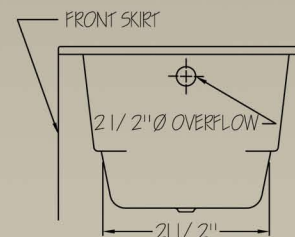

END ELEVATION