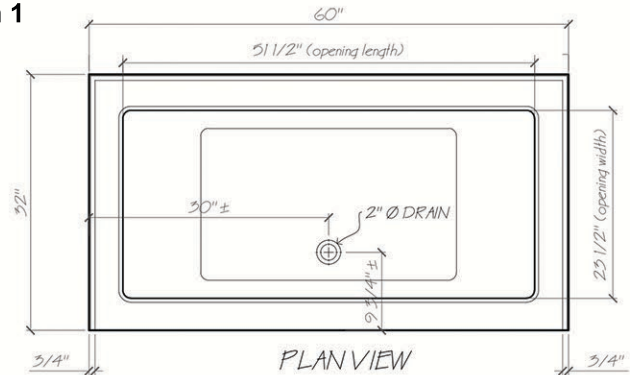

Spartan 1 and 2

Acrylic - Center Drain

1 5' (59 3/4" x 32")

2 5 1/2' (65 7/8" x 36")

This tub is sure to get your attention. With clean lines and a modern design the Spartan will add class to any bathroom. Center drain and extra deep bathing well makes soaking comfortable for two. Ask us about about a shower slider door to finish off your look.

Operating level:

27 Imp. gal

125 Litres

33 U.S. gal

Standard Features Include:

- Recessed tile flange to accommodate most finishing materials
- Easy to clean chip resistant surface.
- Naturally non skid textured bottom
- Centre drain

Glass World's Classic Collections are manufactured from tough durable cast acrylic sheet, offering care free maintenance and a lifetime of pampered bathing. This smooth glossy finish is aesthetically appealing and is available in a wide array of high fashion decorator colours. Acrylic is naturally a non-slip surface. All of our tubs are designed to offer the basis for a luxurious and affordable bathing environment. The quality of our product is absolutely guaranteed.

Glass World's products are manufactured and factory tested to meet the highest standards of quality, craftsmanship and performance. The acrylic shell and hydro massage systems have warranty coverage for a period of one year.

Approved for Canada and the United States. All products are approved and certified to CSA standards by Warnock Hearsy. Tested to CSA B45.0 & CSAB45.5.

Spartan 2