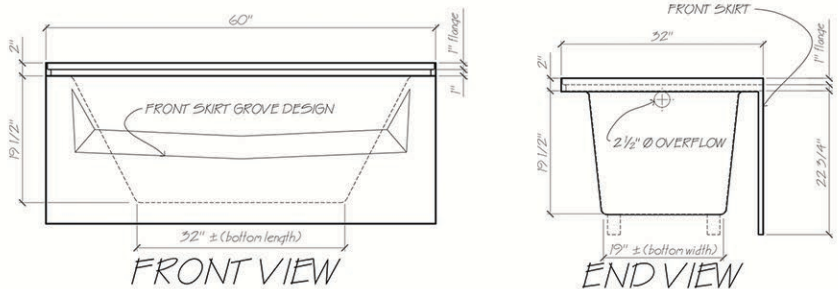

Spartan 1 and 2

Acrylic - Center Drain

1 5' (59 3/4" x 32")

2 5 1/2' (65 7/8" x 36")

This tub is sure to get your attention. With clean lines and a modern design the Spartan will add class to any bathroom. Center drain and extra deep bathing well makes soaking comfortable for two. Ask us about about a shower slider door to finish off your look.

Operating level:

27 Imp. gal

125 Litres

33 U.S. gal

Standard Features Include:

- Recessed tile flange to accommodate most finishing materials
- Easy to clean chip resistant surface.
- Naturally non skid textured bottom
- Centre drain

Glass World's Classic Collections are manufactured from tough durable cast acrylic sheet, offering care free maintenance and a lifetime of pampered bathing. This smooth glossy finish is aesthetically appealing and is available in a wide array of high fashion decorator colours. Acrylic is naturally a non-slip surface. All of our tubs are designed to offer the basis for a luxurious and affordable bathing environment. The quality of our product is absolutely guaranteed.

Glass World's products are manufactured and factory tested to meet the highest standards of quality, craftsmanship and performance. The acrylic shell and hydro massage systems have warranty coverage for a period of one year.

Approved for Canada and the United States. All products are approved and certified to CSA standards by Warnock Hearsy. Tested to CSA B45.0 & CSAB45.5.

Spartan 2