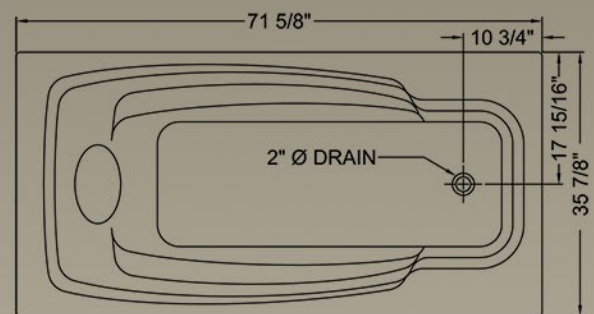

Terrace

6' (71 5/8" x 35 7/8")

6' - Drop in Tub

This is our standard builders series 6 foot drop in tub. Comes with sculpted armrests and lumbar back support in a stylish design.

Operating level:

28 Imp. Gal.

148 Litre

34 U.S Gal.

Standard Features Include:

- Easy to clean chip resistant surface.
- Non skid floor
- Lumbar Support
- Integral armrests
- Large bathing well in smaller space

Glass World's Classic Collections are manufactured from tough durable cast acrylic sheet, offering care free maintenance and a lifetime of pampered bathing. This smooth glossy finish is aesthetically appealing and is available in a wide array of high fashion decorator colours. Acrylic is naturally a non-slip surface. All of our tubs are designed to offer the basis for a luxurious and affordable bathing environment. The quality of our product is absolutely guaranteed.

Glass World's products are manufactured and factory tested to meet the highest standards of quality, craftsmanship and performance. The acrylic shell and hydro massage systems have warranty coverage for a period of one year.

Approved for Canada and the United States. All products are approved and certified to CSA standards by Warnock Hearsy. Tested to CSA B45.0 & CSAB45.5.

PLAN VIEW