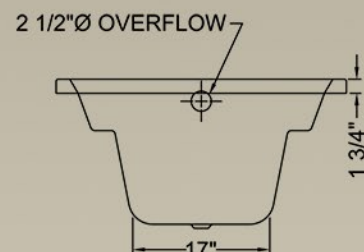

END ELEVATION