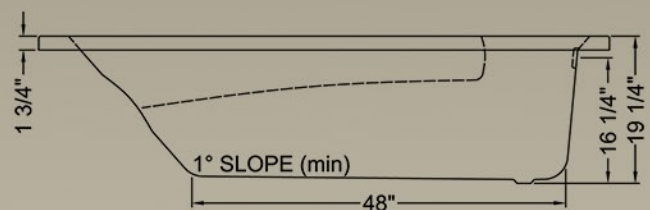

PLAN VIEW

FRONT ELEVATION