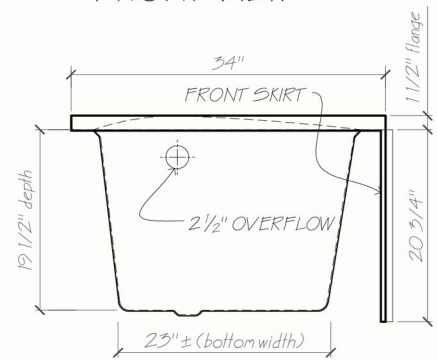

FRONT VIEW

END VIEW