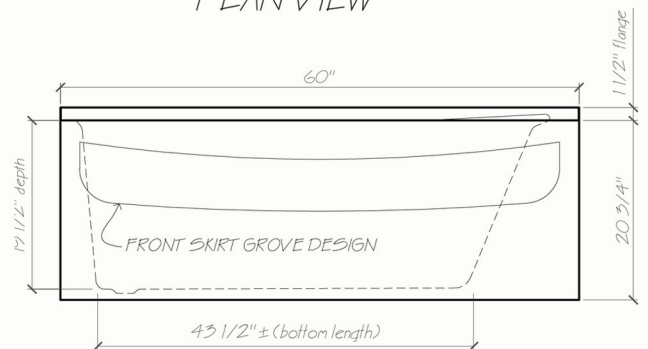

PLAN VIEW

FRONT VIEW