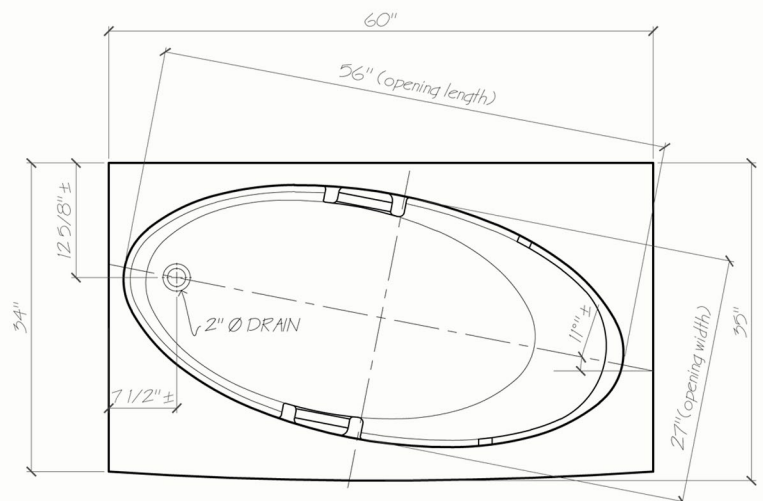

Tofino

5' (60" x 34")

Acrylic Tub

Acrylic offset oval soaker with integral skirt, tiling flange and lumbar support. This deep soaker will make a classy addition to any home. Made for relaxing in style with textured bottom and lumbar back support.

Operating Level:

32 Imp. gal

144 Litres

38 U.S. gal

Standard Features Include:

- Recessed Tile Flange to accommodate most finishing materials
- Easy to clean chip resistant surface.
- Naturally non skid floor.
- Left or right hand drain.

Glass World's Classic Collections are manufactured from tough durable cast acrylic sheet, offering care free maintenance and a lifetime of pampered bathing. This smooth glossy finish is aesthetically appealing and is available in a wide array of high fashion decorator colours. Acrylic is naturally a non-slip surface. All of our tubs are designed to offer the basis for a luxurious and affordable bathing environment. The quality of our product is absolutely guaranteed.

Glass World's products are manufactured and factory tested to meet the highest standards of quality, craftsmanship and performance. The acrylic shell and hydro massage systems have warranty coverage for a period of one year.

Approved for Canada and the United States. All products are approved and certified to CSA standards by Warnock Hearsy. Tested to CSA B45.0 & CSAB45.5.

PLAN VIEW