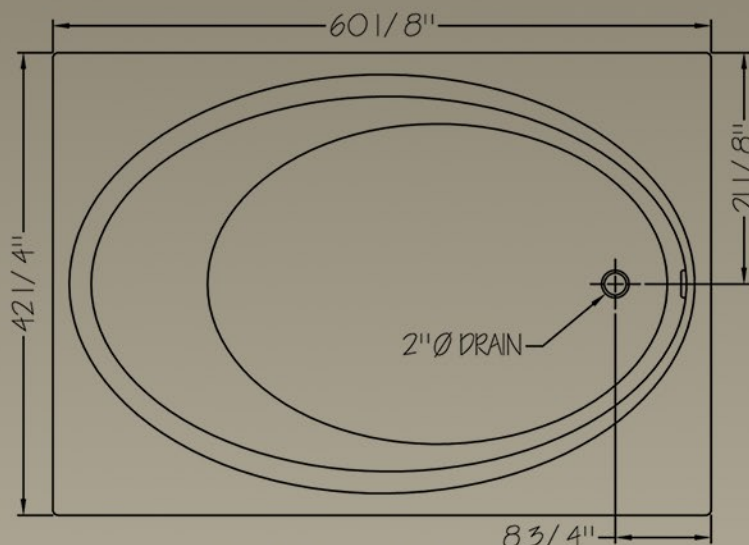

Valhalla

5' (60 1/8" x 42 1/4")

Acrylic Drop in Tub

This deep soaker will take you back to the classics. The oval bathing well with wide width will give you extra room to stretch out you legs. Over all rough dimensions 60" 1/4 x 42" 1/4 .

Operating Level:

26 Imp. Gal.

117 Litre

31 U.S. Gal

Standard Features Include:

- Easy to clean chip resistant surface.
- Naturally non skid surface

Glass World's Classic Collections are manufactured from tough durable cast acrylic sheet, offering care free maintenance and a lifetime of pampered bathing. This smooth glossy finish is aesthetically appealing and is available in a wide array of high fashion decorator colours. Acrylic is naturally a non-slip surface. All of our tubs are designed to offer the basis for a luxurious and affordable bathing environment. The quality of our product is absolutely guaranteed.

Glass World's products are manufactured and factory tested to meet the highest standards of quality, craftsmanship and performance. The acrylic shell and hydro massage systems have warranty coverage for a period of one year.

Approved for Canada and the United States. All products are approved and certified to CSA standards by Warnock Hearsy. Tested to CSA B45.0 & CSAB45.5.

PLAN VIEW