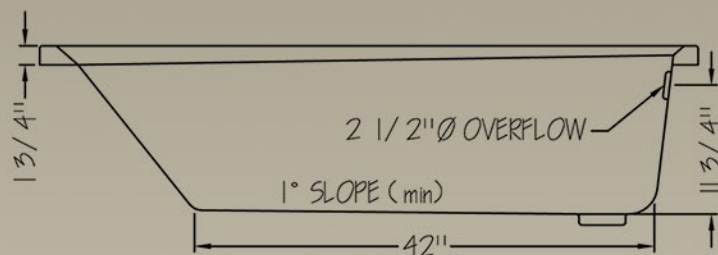

PLAN VIEW

FRONT ELEVATION