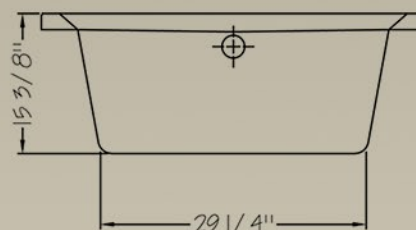

FRONT ELEVATION

END ELEVATION