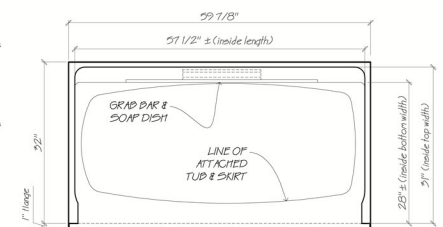

Cascade Renovator

5' (60" x 32)

Gelcoat Two Piece Tub and Wall

A unique wall pattern and grab bar on the surround add extra appeal to this unit. This bathtub is the ultimate renovation unit, with the extra deep soaker tub and built in armrests. Depth in this tub makes it possible to accommodate a whirlpool system. Available in left hand or right hand drain.

Operating level:

27 Imp. Gal.

125 Litre

33 U.S. Gal.

Standard Features Include:

- Integral grab bar
- Shampoo shelves
- Soap dish
- Extra deep with lumbar support
- Available in left and right drain
- Integral armrests
- Stocked in white
- Can be jetted with 4 or 6 whirlpool jets

Crafted of high gloss gelcoat and re-enforced with fibreglass, this is a design that is sure to please. All of our gelcoat products are built to strict specifications ensuring the highest quality for the best price.

Glass World's products are manufactured and factory tested to meet the highest standards of quality, craftsmanship and performance. The gelcoat finish and hydro massage systems are all warranted for a period of one year.

Approved for Canada and the United States. All products are approved and certified to CSA Standards by Warnock Hearsy. Tested to CSA B45.0 & CSA B45.5.

PLAN VIEW