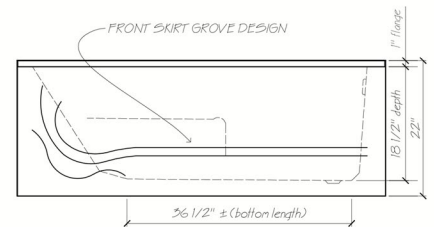

Cascade Renovator

5' (60" x 32)

Gelcoat Two Piece Tub and Wall

A unique wall pattern and grab bar on the surround add extra appeal to this unit. This bathtub is the ultimate renovation unit, with the extra deep soaker tub and built in armrests. Depth in this tub makes it possible to accommodate a whirlpool system. Available in left hand or right hand drain.

Operating level:

27 Imp. Gal.

125 Litre

33 U.S. Gal.

Standard Features Include:

- Integral grab bar
- Shampoo shelves
- Soap dish
- Extra deep with lumbar support
- Available in left and right drain
- Integral armrests
- Stocked in white
- Can be jetted with 4 or 6 whirlpool jets

Crafted of high gloss gelcoat and re-enforced with fibreglass, this is a design that is sure to please. All of our gelcoat products are built to strict specifications ensuring the highest quality for the best price.

Glass World's products are manufactured and factory tested to meet the highest standards of quality, craftsmanship and performance. The gelcoat finish and hydro massage systems are all warranted for a period of one year.

Approved for Canada and the United States. All products are approved and certified to CSA Standards by Warnock Hearsy. Tested to CSA B45.0 & CSA B45.5.

END VIEW