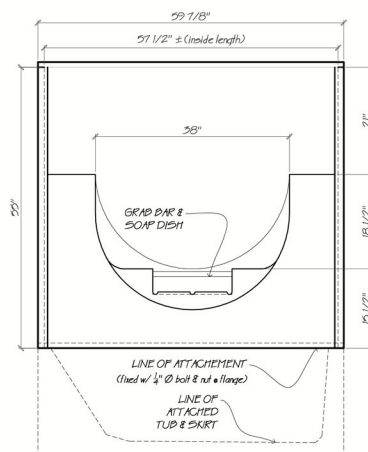

Cascade Renovator

5' (60" x 32)

Gelcoat Two Piece Tub and Wall

A unique wall pattern and grab bar on the surround add extra appeal to this unit. This bathtub is the ultimate renovation unit, with the extra deep soaker tub and built in armrests. Depth in this tub makes it possible to accommodate a whirlpool system. Available in left hand or right hand drain.

Operating level:

27 Imp. Gal.

125 Litre

33 U.S. Gal.

Standard Features Include:

- Integral grab bar
- Shampoo shelves
- Soap dish
- Extra deep with lumbar support
- Available in left and right drain
- Integral armrests
- Stocked in white
- Can be jetted with 4 or 6 whirlpool jets

Crafted of high gloss gelcoat and re-enforced with fibreglass, this is a design that is sure to please. All of our gelcoat products are built to strict specifications ensuring the highest quality for the best price.

Glass World's products are manufactured and factory tested to meet the highest standards of quality, craftsmanship and performance. The gelcoat finish and hydro massage systems are all warranted for a period of one year.

Approved for Canada and the United States. All products are approved and certified to CSA Standards by Warnock Hearsy. Tested to CSA B45.0 & CSA B45.5.

FRONT VIEW