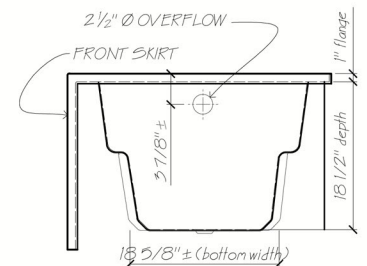

Cascade Renovator

5' (60" x 32)

Gelcoat Two Piece Tub and Wall

A unique wall pattern and grab bar on the surround add extra appeal to this unit. This bathtub is the ultimate renovation unit, with the extra deep soaker tub and built in armrests. Depth in this tub makes it possible to accommodate a whirlpool system. Available in left hand or right hand drain.

Operating level:

27 Imp. Gal.

125 Litre

33 U.S. Gal.

Standard Features Include:

- Integral grab bar
- Shampoo shelves
- Soap dish
- Extra deep with lumbar support
- Available in left and right drain
- Integral armrests
- Stocked in white
- Can be jetted with 4 or 6 whirlpool jets

Crafted of high gloss gelcoat and re-enforced with fibreglass, this is a design that is sure to please. All of our gelcoat products are built to strict specifications ensuring the highest quality for the best price.

Glass World's products are manufactured and factory tested to meet the highest standards of quality, craftsmanship and performance. The gelcoat finish and hydro massage systems are all warranted for a period of one year.

Approved for Canada and the United States. All products are approved and certified to CSA Standards by Warnock Hearsy. Tested to CSA B45.0 & CSA B45.5.

END VIEW