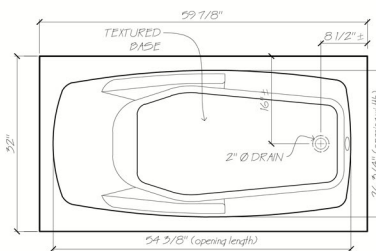

Cascade Renovator

5' (60" x 32)

Gelcoat Two Piece Tub and Wall

A unique wall pattern and grab bar on the surround add extra appeal to this unit. This bathtub is the ultimate renovation unit, with the extra deep soaker tub and built in armrests. Depth in this tub makes it possible to accommodate a whirlpool system. Available in left hand or right hand drain.

Operating level:

27 Imp. Gal.

125 Litre

33 U.S. Gal.

Standard Features Include:

- Integral grab bar
- Shampoo shelves
- Soap dish
- Extra deep with lumbar support
- Available in left and right drain
- Integral armrests
- Stocked in white
- Can be jetted with 4 or 6 whirlpool jets

Crafted of high gloss gelcoat and re-enforced with fibreglass, this is a design that is sure to please. All of our gelcoat products are built to strict specifications ensuring the highest quality for the best price.

Glass World's products are manufactured and factory tested to meet the highest standards of quality, craftsmanship and performance. The gelcoat finish and hydro massage systems are all warranted for a period of one year.

Approved for Canada and the United States. All products are approved and certified to CSA Standards by Warnock Hearsy. Tested to CSA B45.0 & CSA B45.5.

PLAN VIEW