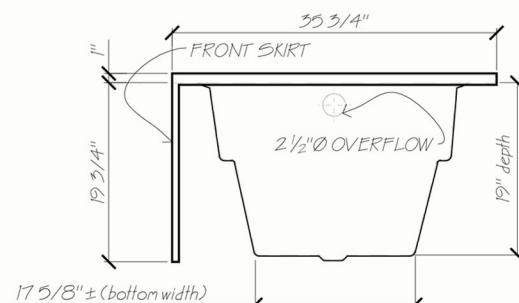

Whistler

5 1/2' - 66" x 36"

Acrylic Tub with Skirt

This 5 1/2 foot skirted tub comes with sculpted armrests and lumbar back support in a stylish design.

Operating level:

28 Imp. Gal.

148 Litre

34 U.S Gal.

Standard Features Include:

- Seamless design to eliminate mildew or germs
- Easy to clean chip resistant surface.
- Non skid floor
- Lumbar Support
- Integral armrests
- Large bathing well in smaller space

Glass World's Classic Collections are manufactured from tough durable cast acrylic sheet, offering care free maintenance and a lifetime of pampered bathing. This smooth glossy finish is aesthetically appealing and is available in a wide array of high fashion decorator colours. Acrylic is naturally a non-slip surface. All of our tubs are designed to offer the basis for a luxurious and affordable bathing environment. The quality of our product is absolutely guaranteed.

Glass World's products are manufactured and factory tested to meet the highest standards of quality, craftsmanship and performance. The acrylic shell and hydro massage systems have warranty coverage for a period of one year.

Approved for Canada and the United States. All products are approved and certified to CSA standards by Warnock Hearsey. Tested to CSA B45.0 & CSAB45.5.

END VIEW