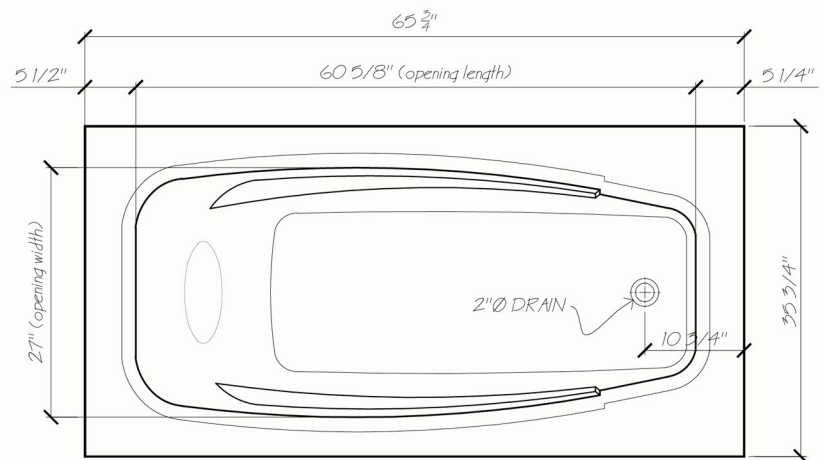

Whistler

5 1/2' - 66" x 36"

Acrylic Tub with Skirt

This 5 1/2 foot skirted tub comes with sculpted armrests and lumbar back support in a stylish design.

Operating level:

28 Imp. Gal.

148 Litre

34 U.S Gal.

Standard Features Include:

- Seamless design to eliminate mildew or germs
- Easy to clean chip resistant surface.
- Non skid floor
- Lumbar Support
- Integral armrests
- Large bathing well in smaller space

Glass World's Classic Collections are manufactured from tough durable cast acrylic sheet, offering care free maintenance and a lifetime of pampered bathing. This smooth glossy finish is aesthetically appealing and is available in a wide array of high fashion decorator colours. Acrylic is naturally a non-slip surface. All of our tubs are designed to offer the basis for a luxurious and affordable bathing environment. The quality of our product is absolutely guaranteed.

Glass World's products are manufactured and factory tested to meet the highest standards of quality, craftsmanship and performance. The acrylic shell and hydro massage systems have warranty coverage for a period of one year.

Approved for Canada and the United States. All products are approved and certified to CSA standards by Warnock Hearsey. Tested to CSA B45.0 & CSAB45.5.

PLAN VIEW