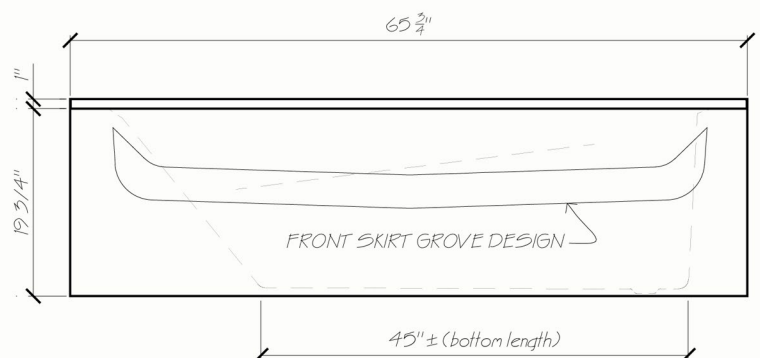

PLAN VIEW

FRONT VIEW