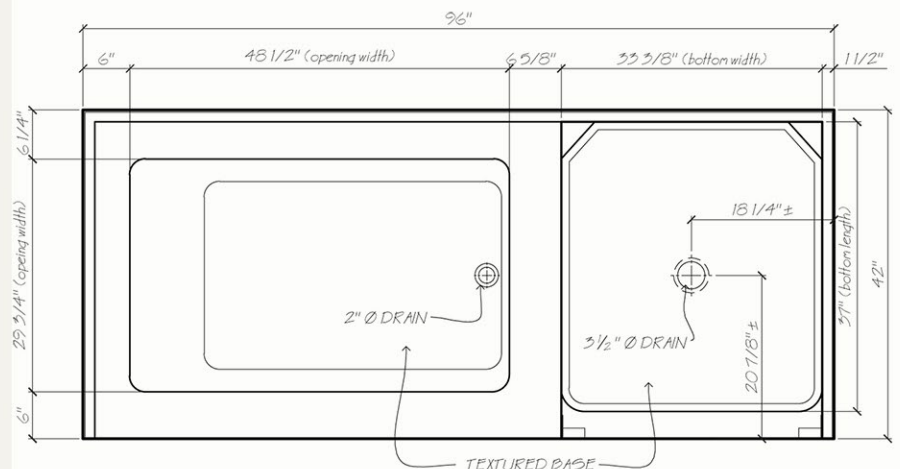

Pavilion

96" x 42"

8' - Combination Unit

The Paliser is the ultimate combination unit to replace a separate tub and shower unit. This tub is contoured for comfort with sculpted arm rests, lumbar back support, acrylic grab bars and fixed apron. This unique design will add style and convenience to your bathroom.

Operating Level:

58 Imp. Gal.

264 Litre

70 U.S. Gal.

Standard Features Include:

- Easy to clean chip resistant surface
- Naturally non-skid floor
- Seamless design to eliminate mildew and germs
- Built in tiling flange
- Available in white acrylic only

Glass World's Classic Collections are manufactured from tough durable cast acrylic sheet, offering care free maintenance and a lifetime of pampered bathing. This smooth glossy finish is aesthetically appealing and is available in a wide array of high fashion decorator colours. Acrylic is naturally a non-slip surface. All of our tubs are designed to offer the basis for a luxurious and affordable bathing environment. The quality of our product is absolutely guaranteed.

Glass World's products are manufactured and factory tested to meet the highest standards of quality, craftsmanship and performance. The acrylic shell and hydro massage systems have warranty coverage for a period of one year.

Approved for Canada and the United States. All products are approved and certified to CSA standards by Warnock Hearsy. Tested to CSA B45.0 & CSAB45.5.

PLAN VIEW

FRONT VIEW