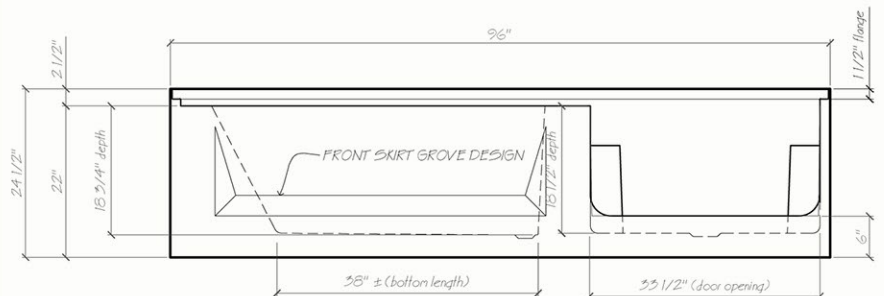

Pavilion

96" x 42"

8' - Combination Unit

The Paliser is the ultimate combination unit to replace a separate tub and shower unit. This tub is contoured for comfort with sculpted arm rests, lumbar back support, acrylic grab bars and fixed apron. This unique design will add style and convenience to your bathroom.

Operating Level:

58 Imp. Gal.

264 Litre

70 U.S. Gal.

Standard Features Include:

- Easy to clean chip resistant surface
- Naturally non-skid floor
- Seamless design to eliminate mildew and germs
- Built in tiling flange
- Available in white acrylic only

Glass World's Classic Collections are manufactured from tough durable cast acrylic sheet, offering care free maintenance and a lifetime of pampered bathing. This smooth glossy finish is aesthetically appealing and is available in a wide array of high fashion decorator colours. Acrylic is naturally a non-slip surface. All of our tubs are designed to offer the basis for a luxurious and affordable bathing environment. The quality of our product is absolutely guaranteed.

Glass World's products are manufactured and factory tested to meet the highest standards of quality, craftsmanship and performance. The acrylic shell and hydro massage systems have warranty coverage for a period of one year.

Approved for Canada and the United States. All products are approved and certified to CSA standards by Warnock Hearsy. Tested to CSA B45.0 & CSAB45.5.

PLAN VIEW

FRONT VIEW