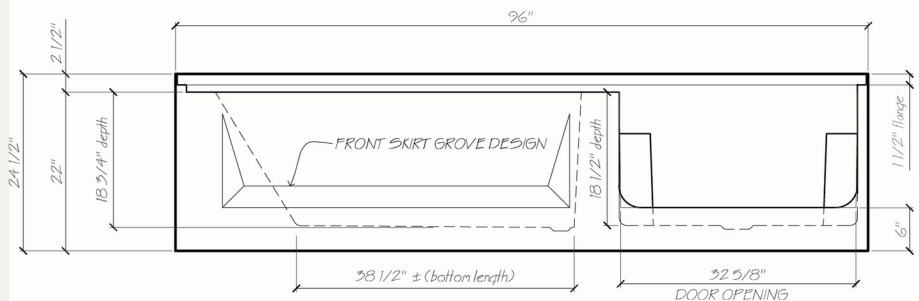

Pemberton

8' (96" x 37 1/4")

Acrylic Combination Unit

The Pemberton is the ideal unit to replace the separate tub and shower. The Pemberton has a unique and modern design that is not only practical but aesthetically pleasing. Ask about shower doors and jetting options for this unit.

Operating Levels:

227 Liters
58 U.S. Gal.

Standard Features Include:

- Easy to clean chip resistant surface.
- Naturally non skid floor
- Seamless design to eliminate mildew and germs
- Built in tiling flange
- Includes waste and overflow stainless steel shower drain
- Available in white acrylic only

Glass World's Classic Collections are manufactured from tough durable cast acrylic sheet, offering care free maintenance and a lifetime of pampered bathing. This smooth glossy finish is aesthetically appealing and is available in a wide array of high fashion decorator colours. Acrylic is naturally a non-slip surface. All of our tubs are designed to offer the basis for a luxurious and affordable bathing environment. The quality of our product is absolutely guaranteed.

Glass World's products are manufactured and factory tested to meet the highest standards of quality, craftsmanship and performance. The acrylic shell and hydro massage systems have warranty coverage for a period of one year.

Approved for Canada and the United States. All products are approved and certified to CSA standards by Warnock Hearsy. Tested to CSA B45.0 & CSAB45.5.

PLAN VIEW

FRONT VIEW