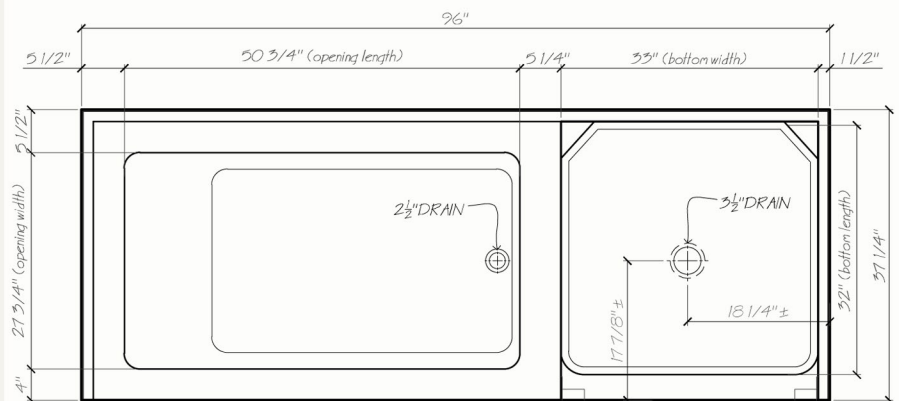

8' (96" x 37 1/4")

Acrylic Combination Unit

The Pemberton is the ideal unit to replace the separate tub and shower. The Pemberton has a unique and modern design that is not only practical but aesthetically pleasing. Ask about shower doors and jetting options for this unit.

Operating Levels:

227 Liters
58 U.S. Gal.

Standard Features Include:

- Easy to clean chip resistant surface.
- Naturally non skid floor
- Seamless design to eliminate mildew and germs
- Built in tiling flange
- Includes waste and overflow stainless steel shower drain
- Available in white acrylic only

Glass World's Classic Collections are manufactured from tough durable cast acrylic sheet, offering care free maintenance and a lifetime of pampered bathing. This smooth glossy finish is aesthetically appealing and is available in a wide array of high fashion decorator colours. Acrylic is naturally a non-slip surface. All of our tubs are designed to offer the basis for a luxurious and affordable bathing environment. The quality of our product is absolutely guaranteed.

Glass World's products are manufactured and factory tested to meet the highest standards of quality, craftsmanship and performance. The acrylic shell and hydro massage systems have warranty coverage for a period of one year.

Approved for Canada and the United States. All products are approved and certified to CSA standards by Warnock Hearsy. Tested to CSA B45.0 & CSAB45.5.

PLAN VIEW