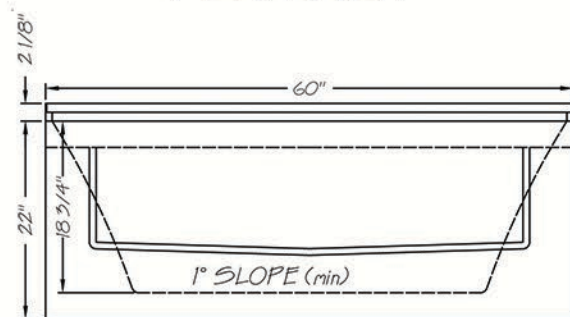

PLAN VIEW

FRONT ELEVATION