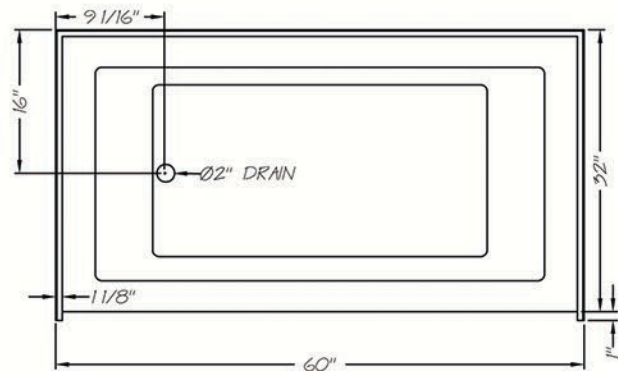

Richmond

Gelcoat Tub

5' (60" x 32")

Square minimalistic design gelcoat soaker tub with integral skirt, textured bottom and double tiling flange.

This tub is available in all popular designer colours with 4, 6 or 8 jet whirlpool systems and therapeutic hydro massage. In the main bathroom add a light kit and with the press of a button an instant night light for the kids.

Operating Level:

27 Imp. gal

125 Litres

33 U.S. gal

Standard Features Include:

- Recessed Tile Flange to accommodate most finishing materials
- Easy to clean chip resistant surface.
- Naturally non skid floor
- Available in left and right hand drain

Crafted of high gloss gelcoat and re-enforced with fibreglass, this is a design that is sure to please. All of our gelcoat products are built to strict specifications ensuring the highest quality for the best price. Say goodbye to silicone and leaky grout lines forever when you opt for a one piece shower stall or tub and wall with the Glass World name brand.

Glass World's products are manufactured and factory tested to meet the highest standards of quality, craftsmanship and performance. The gelcoat finish and hydro massage systems are all warranted for a period of one year.

Approved for Canada and the United States. All products are approved and certified to CSA Standards by Warnock Hearsy. Tested to CSA B45.0 & CSA B45.5.

PLAN VIEW