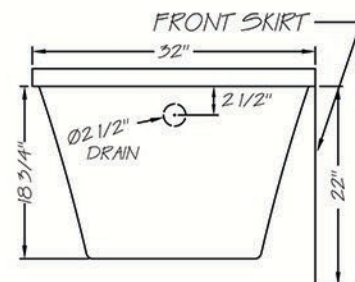

END ELEVATION