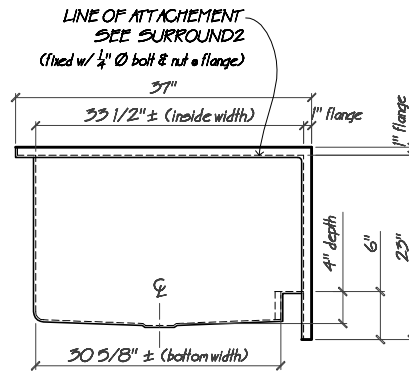

PLAN VIEW
scale: 3/4" = 1"

FRONT VIEW
scale: 1/2" = 1"

RIGHT END VIEW
scale: 1/2" = 1"

Name: RSB4836CS

Date: 02-10-12

Scale: as shown

File: RSB4836CS-3d.dwg Drawn: AA Jimenez

Phone: 604-854-5757