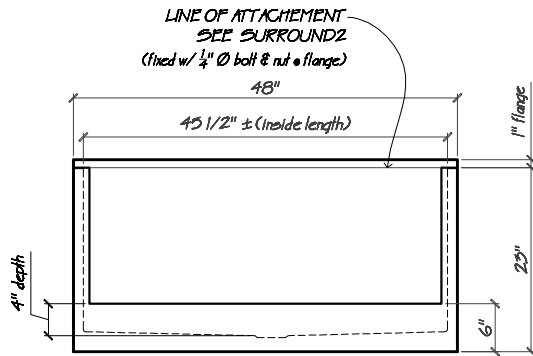

PLAN VIEW
scale: 3/4" = 1"

FRONT VIEW
scale: 1/2" = 1"

RIGHT END VIEW
scale: 1/2" = 1"

Name: RSB4836CS

Date: 02-10-12

Scale: as shown

File: RSB4836CS-3d.dwg Drawn: AA Jimenez

Phone: 604-854-5757