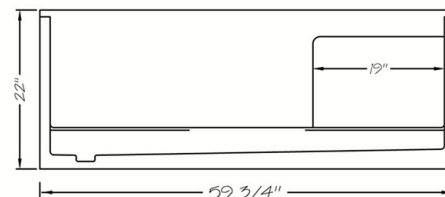

KDS6032

Knock Down Reno-Unit

5' (59 3/4" x 32")

2 Piece Gelcoat Shower Stall

This two piece 60"x 32" shower stall will finish your bathroom renovation perfectly. Available in smooth wall finish. Ask us about our Glass World shower doors, sold separately.

Standard Features Include:

- Naturally non-skid floor
- Easy to clean glossy surface with low maintenance
- Built in shelves
- No tile or grout lines to maintain
- Recessed flanges to accommodate most finish materials

Crafted of high gloss gelcoat and re-enforced with fiberglass, this is a design that is sure to please. All of our gelcoat products are built to strict specifications ensuring the highest quality for the best price. Say goodbye to silicone and leaky grout lines forever when you opt for a one piece shower stall or tub and wall with the Glass World name brand.

Glass World's products are manufactured and factory tested to meet the highest standards of quality, craftsmanship and performance. The gelcoat finish and hydro massage systems are all warranted for a period of one year.

Approved for Canada and the United States. All products are approved and certified to CSA Standards by Warnock Hearsy. Tested to CSA B45.0 & CSA B45.5.

PLAN VIEW