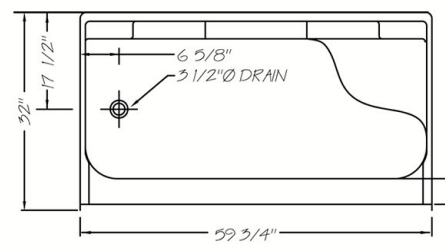

PLAN VIEW

FRONT ELEVATION