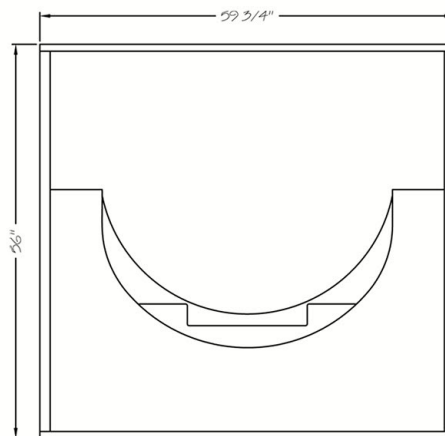

KDS6032

Knock Down Reno-Unit

5' (59 3/4" x 32")

2 Piece Gelcoat Shower Stall

This two piece 60"x 32" shower stall will finish your bathroom renovation perfectly. Available in smooth wall finish. Ask us about our Glass World shower doors, sold separately.

Standard Features Include:

- Naturally non-skid floor
- Easy to clean glossy surface with low maintenance
- Built in shelves
- No tile or grout lines to maintain
- Recessed flanges to accommodate most finish materials

Crafted of high gloss gelcoat and re-enforced with fiberglass, this is a design that is sure to please. All of our gelcoat products are built to strict specifications ensuring the highest quality for the best price. Say goodbye to silicone and leaky grout lines forever when you opt for a one piece shower stall or tub and wall with the Glass World name brand.

Glass World's products are manufactured and factory tested to meet the highest standards of quality, craftsmanship and performance. The gelcoat finish and hydro massage systems are all warranted for a period of one year.

Approved for Canada and the United States. All products are approved and certified to CSA Standards by Warnock Hearsy. Tested to CSA B45.0 & CSA B45.5.

PLAN VIEW