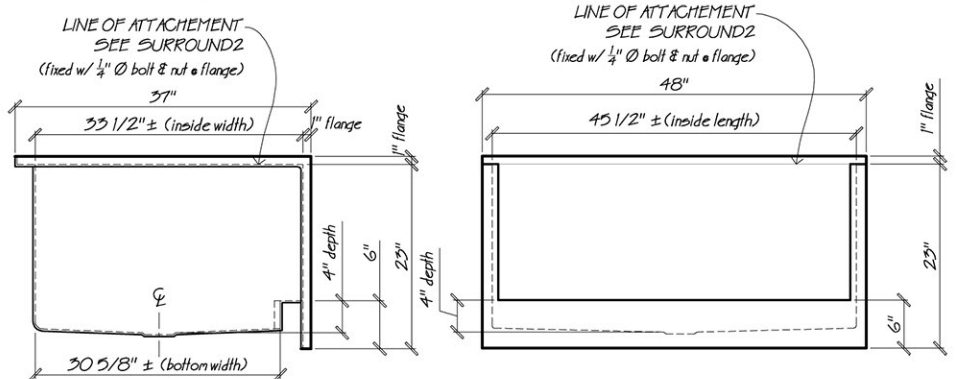

### RSS4836CS

48" x 36"

4' - Two Piece Gelcoat Shower Stall

The 48" two piece shower stall will make your renovation easy. This unit has smooth walls and convenient shelves for shampoos and soaps. Ask us about a Glass World shower door, sold separately.

Crafted of high gloss gelcoat and re-enforced with fibreglass, this is a design that is sure to please. All of our gelcoat products are built to strict specifications ensuring the highest quality for the best price. Say goodbye to silicone and leaky grout lines forever when you opt for a one piece shower stall or tub and wall with the Glass World name brand.